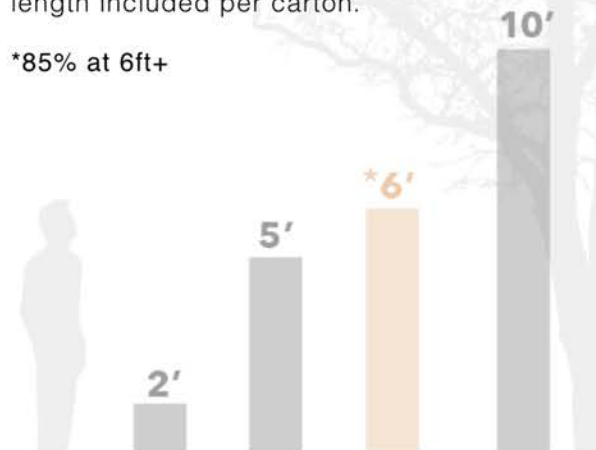

LENGTH AVERAGE:

Our deliveries come in 2 – 10ft lengths. Please check individual spec sheets for percentage of each length included per carton.

*85% at 6ft+