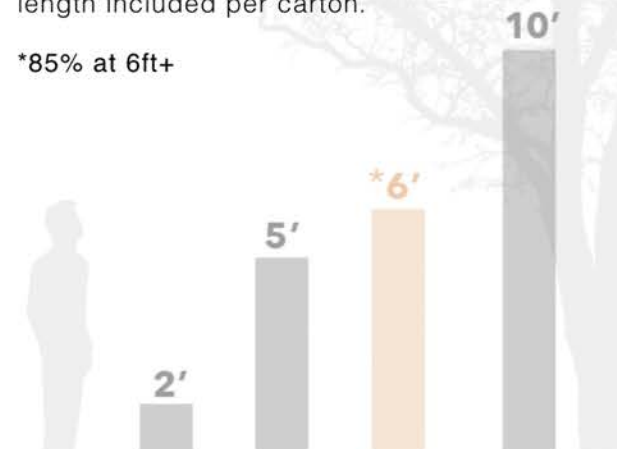

LENGTH AVERAGE:

Our deliveries come in 2 - 10ft lengths. Please check individual spec sheets for percentage of each length included per carton.

*85% at 6ft+