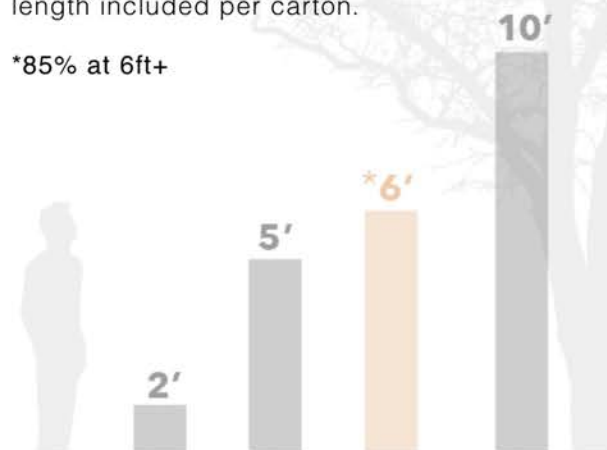

LENGTH AVERAGE:

Our deliveries come in 2 – 10ft lengths. Please check individual spec sheets for percentage of each length included per carton.

*85% at 6ft+