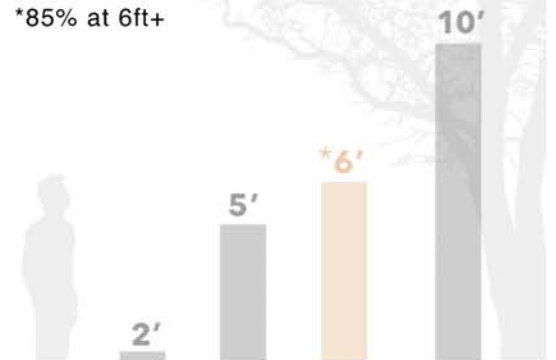

LENGTH AVERAGE:

Our deliveries come in 2 – 10ft lengths. Please check individual spec sheets for percentage of each length included per carton.

*85% at 6ft+