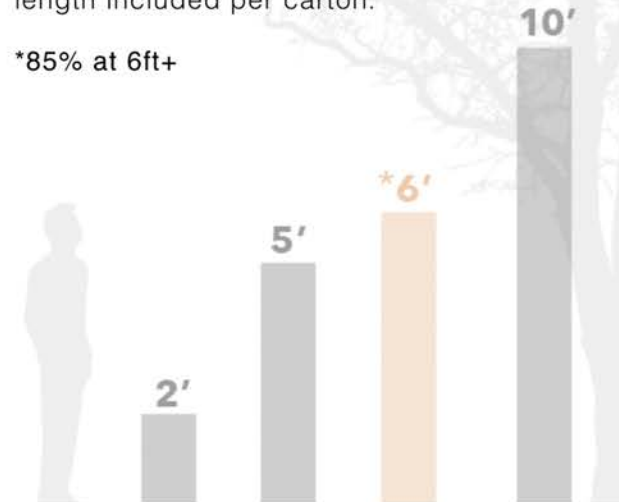

LENGTH AVERAGE:

Our deliveries come in 2 - 10ft lengths. Please check individual spec sheets for percentage of each length included per carton.

*85% at 6ft+