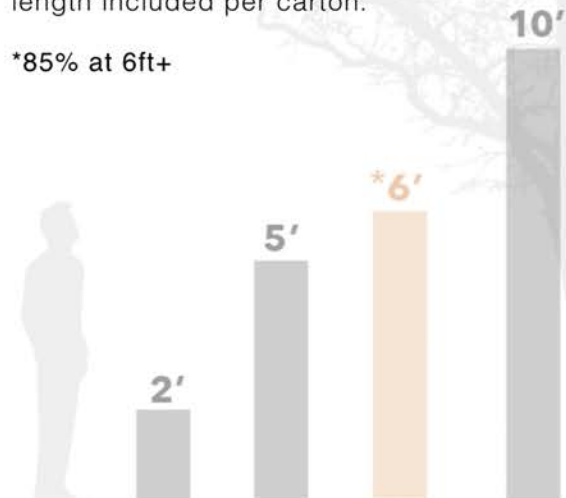

LENGTH AVERAGE:

Our deliveries come in 2 – 10ft lengths. Please check individual spec sheets for percentage of each length included per carton.

*85% at 6ft+