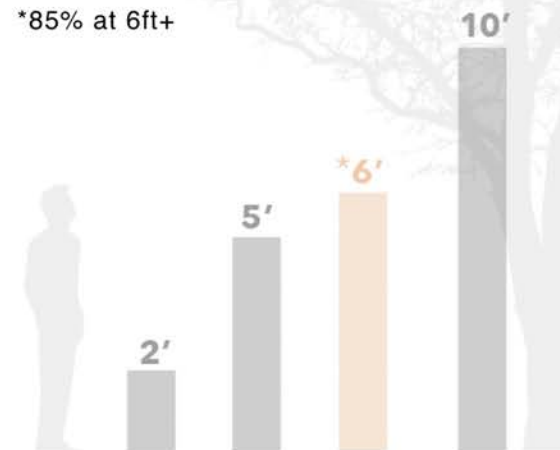

LENGTH AVERAGE:

Our deliveries come in 2 - 10ft lengths. Please check individual spec sheets for percentage of each length included per carton.

*85% at 6ft+