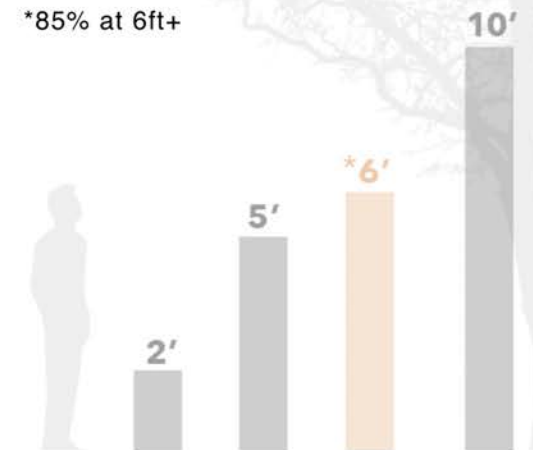

LANDING - SPECIFICATIONS

SPECIES	French Oak
WIDTH	4mm – 4" HB, 8", 8"
*LENGTH	4" HB – 24" Fixed Length 8" – 2'-8' 8" 2' – 6.5' (*85% at 6ft+)
GRADE	Select Character
TEXTURE	Smooth
PATTERN	Plank Herringbone 4"x24"
TREATMENT	None
FINISH	UV BONA Poly
**COLOR VARIATION	Medium

COLOR VARIATION:

Each item # is assigned a color variation percentage per carton.

LENGTH AVERAGE:

Our deliveries come in 2 – 10ft lengths. Please check individual spec sheets for percentage of each length included per carton.