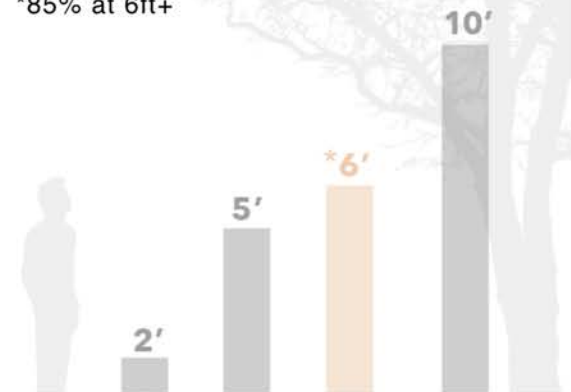

LENGTH AVERAGE:

Our deliveries come in 2 - 10ft lengths. Please check individual spec sheets for percentage of each length included per carton.

*85% at 6ft+