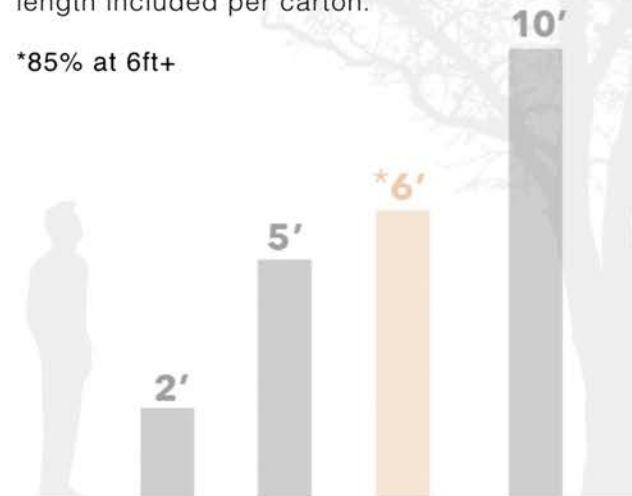

## TOBACCO - SPECS

\*Please note: The wood floor color in each photo might not be precisely accurate due to differences in lighting and screendisplay. For a true representation, we suggest ordering samples to see the color first hand.

## TOBACCO - SPECIFICATIONS

<b>SPECIES</b>	European Oak
<b>WIDTH</b>	6mm - 7"
<b>*LENGTH</b>	6mm - 2'-10' (*85% at 6ft+)
<b>GRADE</b>	Rustic   Prime
<b>TEXTURE</b>	Smooth
<b>TREATMENT</b>	Double Smoke
<b>PATTERN</b>	Plank   Herringbone 4"x24"
<b>FINISH</b>	UV Craft Oil
<b>**COLOR VARIATION</b>	Medium

### COLOR VARIATION:

Each item # is assigned a color variation percentage per carton.

### LENGTH AVERAGE:

Our deliveries come in 2 - 10ft lengths. Please check individual spec sheets for percentage of each length included per carton.

\*85% at 6ft+

**For questions & ordering samples:**

[Sales@SimplyPlank.com](mailto:Sales@SimplyPlank.com)