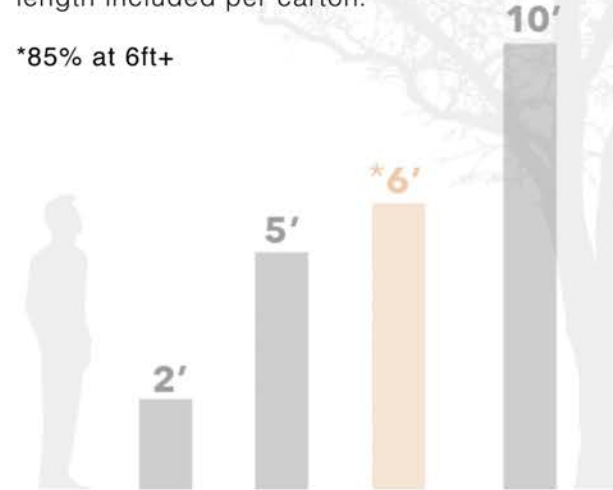

LENGTH AVERAGE:

Our deliveries come in 2 - 10ft lengths. Please check individual spec sheets for percentage of each length included per carton.

*85% at 6ft+