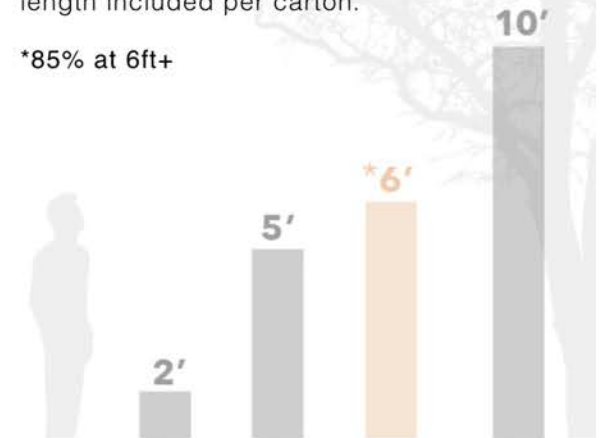

LENGTH AVERAGE:

Our deliveries come in 2 – 10ft lengths. Please check individual spec sheets for percentage of each length included per carton.

*85% at 6ft+