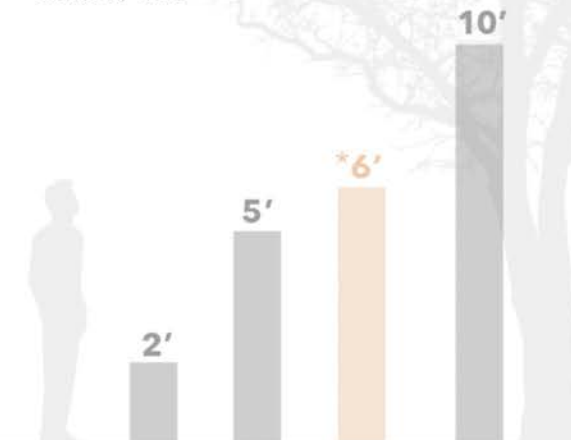

LENGTH AVERAGE:

Our deliveries come in 2 – 10ft lengths. Please check individual spec sheets for percentage of each length included per carton.

*85% at 6ft+