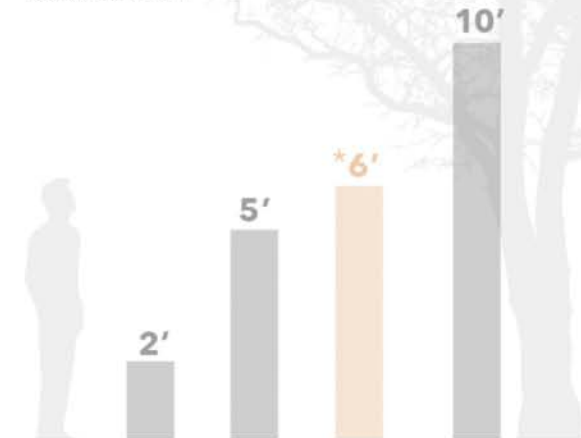

## CASHMERE - SPECIFICATIONS

<b>SPECIES</b>	European Oak
<b>WIDTH</b>	4mm - 5", 7", 8-5/8"
<b>WIDTH</b>	6mm - 5", 7", 8-5/8"
<b>*LENGTH</b>	2'-10' (*85% at 6ft+)
<b>GRADE</b>	Prime
<b>TEXTURE</b>	Smooth
<b>PATTERN</b>	Plank   Herringbone 4"x24"
<b>FINISH</b>	UV BONA Poly
<b>**COLOR VARIATION</b>	Medium

### COLOR VARIATION:

Each item # is assigned a color variation percentage per carton.

### LENGTH AVERAGE:

Our deliveries come in 2 – 10ft lengths. Please check individual spec sheets for percentage of each length included per carton.

\*85% at 6ft+

**For questions & ordering samples:**

[Sales@SimplyPlank.com](mailto:Sales@SimplyPlank.com)