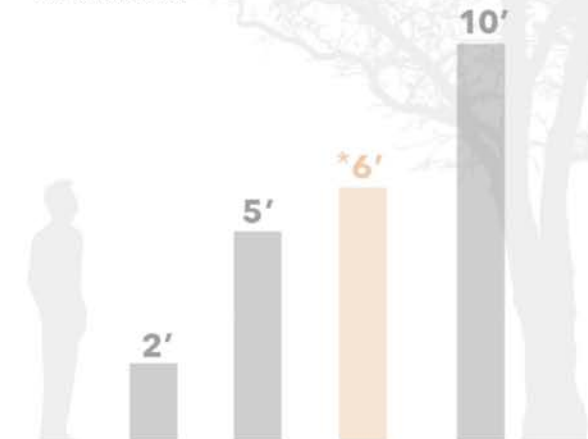

LENGTH AVERAGE:

Our deliveries come in 2 – 10ft lengths. Please check individual spec sheets for percentage of each length included per carton.

*85% at 6ft+