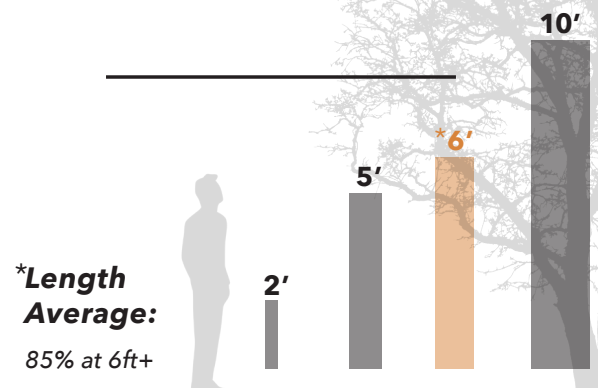

**Order your
FLOOR
SAMPLES
Today!**

For questions & ordering samples:

Sales@SimplyPlank.com

We look forward to assisting you!

SPECIES	White Oak
WIDTH	4mm - 7" 8-5/8" 6mm - 5" 7" 8-5/8" 10-1/4"
*LENGTH	2'-10'
GRADE	Rustic Prime
TEXTURE	Smooth
PATTERN	Plank Herringbone 4"x24"
TREATMENT	Traditional Stain
FINISH	Poly
**COLOR VARIATION	Low

2 THICKNESS OPTIONS:

**3/4" thickness w/ 6mm wear layer
2 extra sandings
per lifetime of the floor!**

- or -

5/8" thickness w/ 4mm wear layer

**Many factors affect the color of each wood plank. Therefore, each item number is assigned a level of color variation: *low, medium, or high*. Many factors cause the degree in variation, such as, how it was sawn and dried, specific treatments and how the wood accepts stains. Each board is unique and it's completely normal to see the variations.