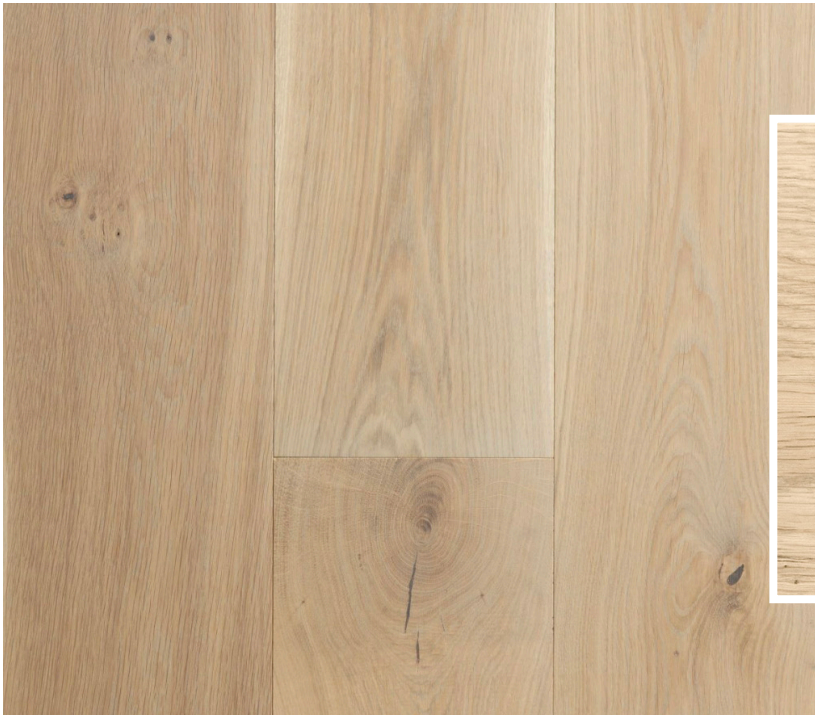

ITEM #: SN010

*Please note: The wood floor color in each photo might not be precisely accurate due to differences in lighting and screen display. For a true representation, we suggest [ordering samples](#) to see the color firsthand.

**Order your
FLOOR
SAMPLES
Today!**

For questions & ordering samples:

Sales@SimplyPlank.com

We look forward to assisting you!

SPECIES	White Oak
WIDTH	4mm - 7" 8-5/8" 6mm - 5" 7" 8-5/8" 10-1/4"
*LENGTH	2'-10'
GRADE	Rustic Prime
TEXTURE	Smooth
PATTERN	Plank Herringbone 4"x24"
TREATMENT	Traditional Stain
FINISH	Poly
**COLOR VARIATION	Low

2 THICKNESS OPTIONS:

**3/4" thickness w/ 6mm wear layer
2 extra sandings
per lifetime of the floor!**

- or -

5/8" thickness w/ 4mm wear layer

**Many factors affect the color of each wood plank. Therefore, each item number is assigned a level of color variation: *low, medium, or high*. Many factors cause the degree in variation, such as, how it was sawn and dried, specific treatments and how the wood accepts stains. Each board is unique and it's completely normal to see the variations.