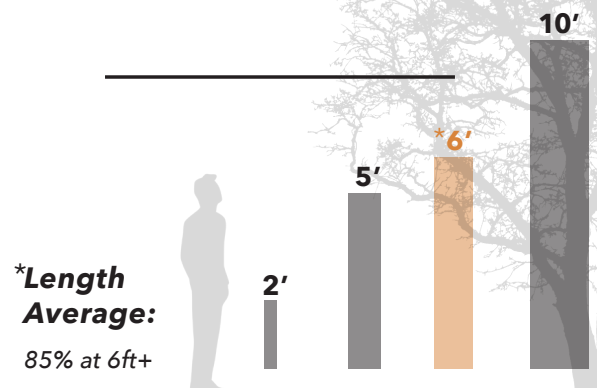

**Order your
FLOOR
SAMPLES
Today!**

For questions & ordering samples:

Sales@SimplyPlank.com

We look forward to assisting you!

SPECIES	White Oak
WIDTH	4mm - 7" 8-5/8" 6mm - 7" 8-5/8"
*LENGTH	2'-10'
GRADE	Rustic Prime
TEXTURE	Smooth
PATTERN	Plank Herringbone 4"x24"
TREATMENT	Single Smoke
FINISH	UV Oil
**COLOR VARIATION	Medium

2 THICKNESS OPTIONS:

**3/4" thickness w/ 6mm wear layer
2 extra sandings
per lifetime of the floor!**

- or -

5/8" thickness w/ 4mm wear layer

**Many factors affect the color of each wood plank. Therefore, each item number is assigned a level of color variation: *low, medium, or high*. Many factors cause the degree in variation, such as, how it was sawn and dried, specific treatments and how the wood accepts stains. Each board is unique and it's completely normal to see the variations.