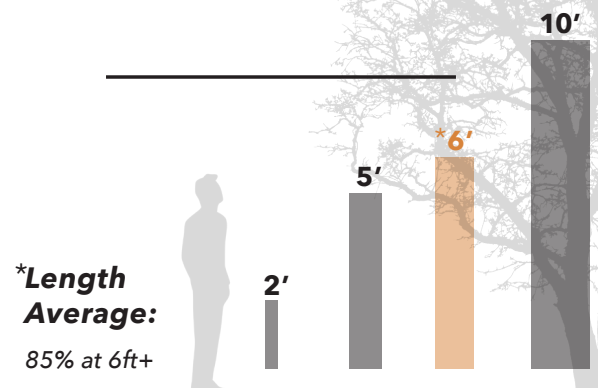

**Order your  
FLOOR  
SAMPLES  
Today!**

**For questions & ordering samples:**

[Sales@SimplyPlank.com](mailto:Sales@SimplyPlank.com)

We look forward to assisting you!

<b>SPECIES</b>	White Oak
<b>WIDTH</b>	4mm - 7"   8-5/8" 6mm - 5"   7"   8-5/8"   10-1/4" 6mm - RQ (P)- 5"   7"
<b>*LENGTH</b>	2'-10'
<b>GRADE</b>	Rustic   Prime
<b>TEXTURE</b>	Medium Brush
<b>PATTERN</b>	Plank   Herringbone 4"x24"
<b>TREATMENT</b>	Traditional Stain
<b>FINISH</b>	UV Oil
<b>**COLOR VARIATION</b>	Low

**2 THICKNESS OPTIONS:**

**3/4" thickness w/ 6mm wear layer  
2 extra sandings  
per lifetime of the floor!**

**- OR -**

**5/8" thickness w/ 4mm wear layer**

\*\*Many factors affect the color of each wood plank. Therefore, each item number is assigned a level of color variation: *low, medium, or high*. Many factors cause the degree in variation, such as, how it was sawn and dried, specific treatments and how the wood accepts stains. Each board is unique and it's completely normal to see the variations.