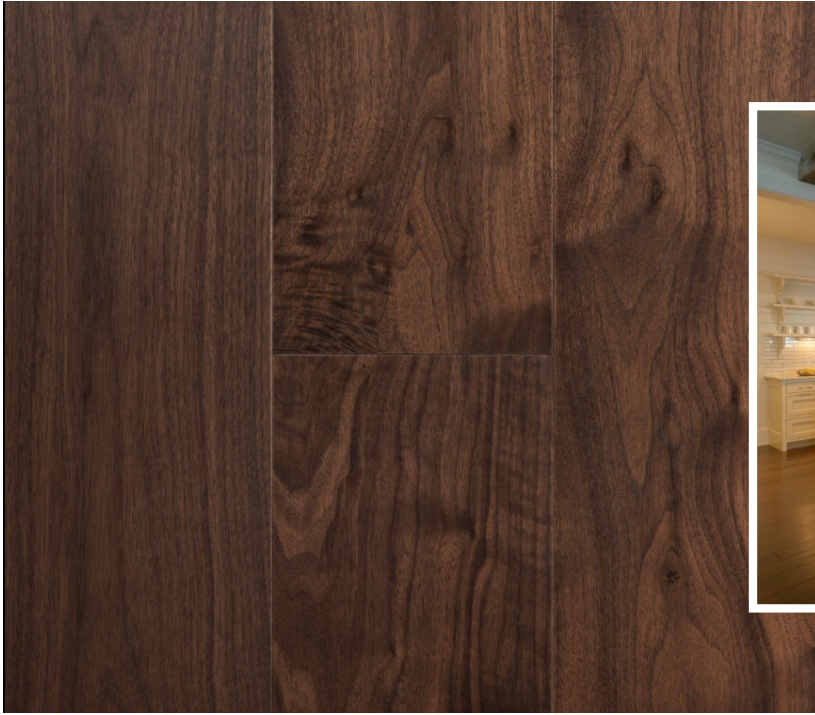

ITEM #: SB007

*Please note: The wood floor color in each photo might not be precisely accurate due to differences in lighting and screen display. For a true representation, we suggest [ordering samples](#) to see the color firsthand.

**Order your
FLOOR
SAMPLES
Today!**

For questions & ordering samples:

Sales@SimplyPlank.com

We look forward to assisting you!

SPECIES	Walnut
WIDTH	4mm - 7" (P) 5mm - 8" (P & R)
*LENGTH	2'-10'
GRADE	Rustic Prime
TEXTURE	Smooth
PATTERN	Plank Herringbone 4"x24"
TREATMENT	Traditional Stain
FINISH	UV Oil
**COLOR VARIATION	Low

2 THICKNESS OPTIONS:

**3/4" thickness w/ 6mm wear layer
2 extra sandings
per lifetime of the floor!**

- or -

5/8" thickness w/ 4mm wear layer

**Many factors affect the color of each wood plank. Therefore, each item number is assigned a level of color variation: *low, medium, or high*. Many factors cause the degree in variation, such as, how it was sawn and dried, specific treatments and how the wood accepts stains. Each board is unique and it's completely normal to see the variations.