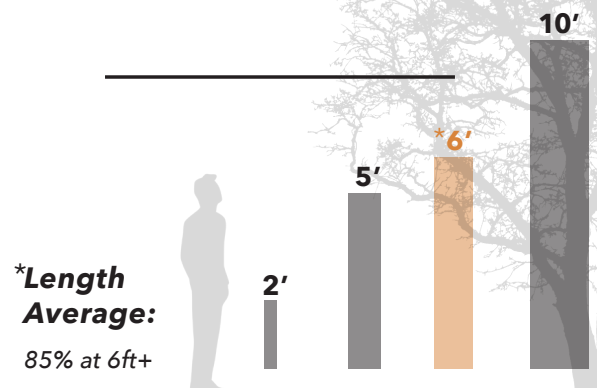

**Order your
FLOOR
SAMPLES
Today!**

For questions & ordering samples:

Sales@SimplyPlank.com

We look forward to assisting you!

SPECIES	Walnut
WIDTH	4mm - 7" (P) 5mm - 8" (P & R)
*LENGTH	2'-10'
GRADE	Rustic Prime
TEXTURE	Smooth
PATTERN	Plank Herringbone 4"x24"
TREATMENT	Traditional Stain
FINISH	UV Oil
**COLOR VARIATION	Low

2 THICKNESS OPTIONS:

**3/4" thickness w/ 6mm wear layer
2 extra sandings
per lifetime of the floor!**

- or -

5/8" thickness w/ 4mm wear layer

**Many factors affect the color of each wood plank. Therefore, each item number is assigned a level of color variation: *low, medium, or high*. Many factors cause the degree in variation, such as, how it was sawn and dried, specific treatments and how the wood accepts stains. Each board is unique and it's completely normal to see the variations.