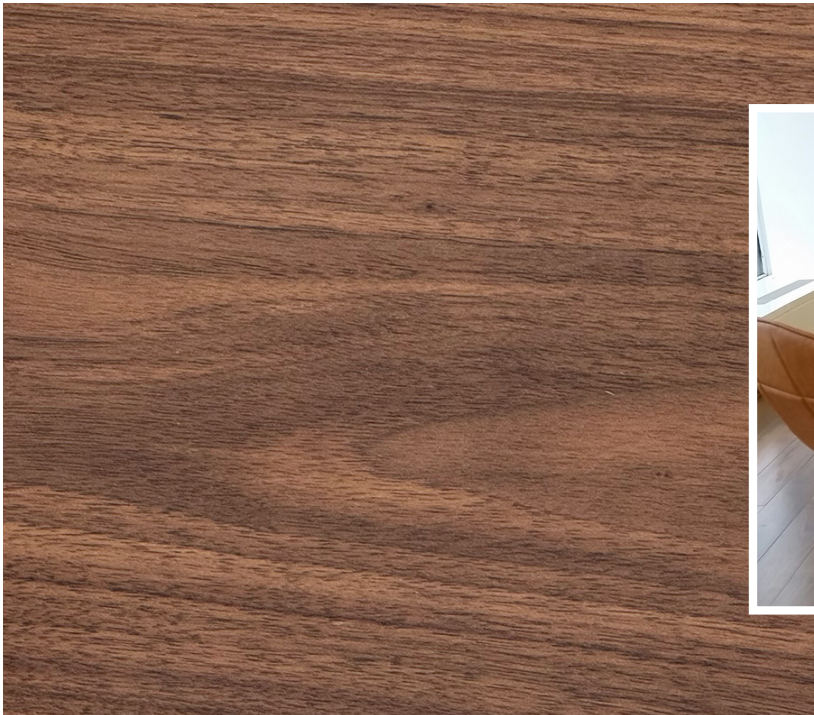

ITEM #: SB006

*Please note: The wood floor color in each photo might not be precisely accurate due to differences in lighting and screen display. For a true representation, we suggest [ordering samples](#) to see the color firsthand.

**Order your
FLOOR
SAMPLES
Today!**

For questions & ordering samples:

Sales@SimplyPlank.com

We look forward to assisting you!

SPECIES	Walnut
WIDTH	4mm - 7" (P) 5mm - 8" (P & R)
*LENGTH	2'-10'
GRADE	Rustic Prime
TEXTURE	Smooth
PATTERN	Plank Herringbone 4"x24"
TREATMENT	Steam-No Stain
FINISH	UV Oil
**COLOR VARIATION	Medium

2 THICKNESS OPTIONS:

**3/4" thickness w/ 6mm wear layer
2 extra sandings
per lifetime of the floor!**

- or -

5/8" thickness w/ 4mm wear layer

**Many factors affect the color of each wood plank. Therefore, each item number is assigned a level of color variation: *low, medium, or high*. Many factors cause the degree in variation, such as, how it was sawn and dried, specific treatments and how the wood accepts stains. Each board is unique and it's completely normal to see the variations.