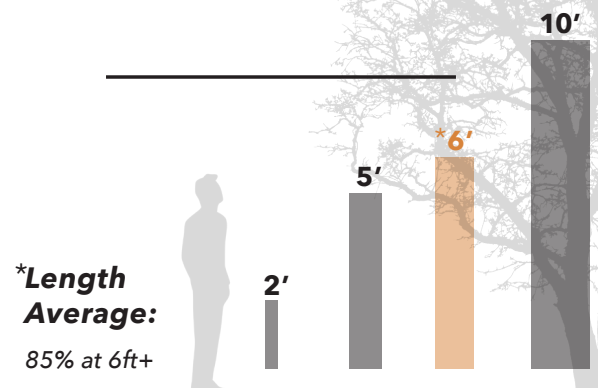

**Order your
FLOOR
SAMPLES
Today!**

For questions & ordering samples:

Sales@SimplyPlank.com

We look forward to assisting you!

SPECIES	Walnut
WIDTH	4mm - 7" (P) 5mm - 8" (P & R)
*LENGTH	2'-10'
GRADE	Rustic Prime
TEXTURE	Smooth
PATTERN	Plank Herringbone 4"x24"
TREATMENT	Steam-No Stain
FINISH	UV Oil
**COLOR VARIATION	Medium

2 THICKNESS OPTIONS:

**3/4" thickness w/ 6mm wear layer
2 extra sandings
per lifetime of the floor!**

- or -

5/8" thickness w/ 4mm wear layer

**Many factors affect the color of each wood plank. Therefore, each item number is assigned a level of color variation: *low, medium, or high*. Many factors cause the degree in variation, such as, how it was sawn and dried, specific treatments and how the wood accepts stains. Each board is unique and it's completely normal to see the variations.